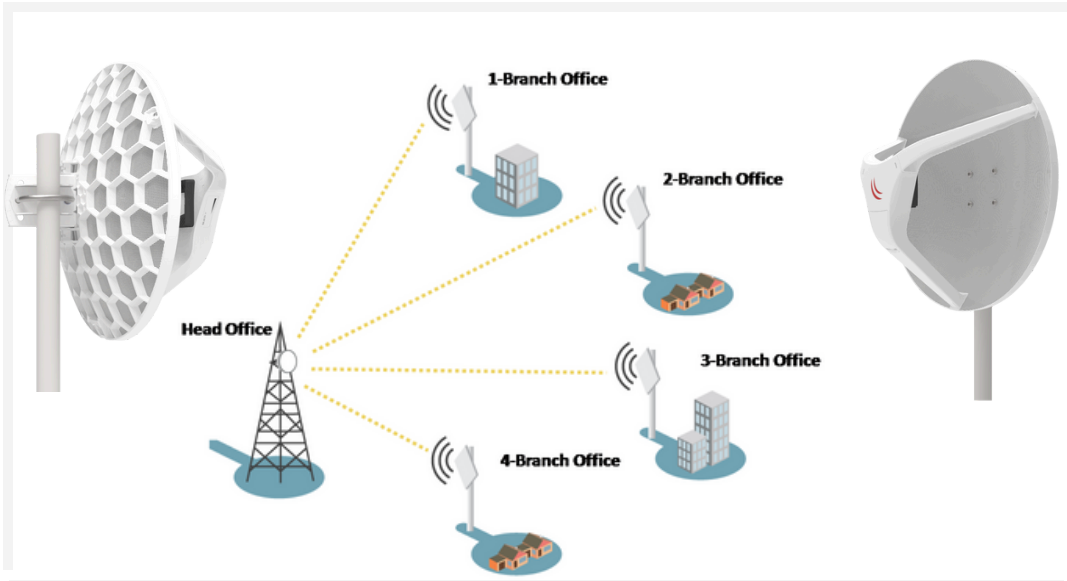

ACCESS CONTROL SYSTEM

AiFace - Mars

Linux-Based Access control and Time & Attendance Terminal with Visible Light Facial recognition

AiFace-Jupiter

- Proactive Facial Recognition
- New Height of Anti-Spoofing
- Speedy Recognition
- Wide Pose Angle Acceptance
- Touchless for Better Hygiene

WIRELESS POINT TO MULTI POINT RF LINKS

SECURITY / GUARD MONITORING SYSTEM

JWM Guard Tour System

- Waterproof and dustproof
- Ultra-long battery life
- Patrol report
- Missed patrol alert
- Free cloud software