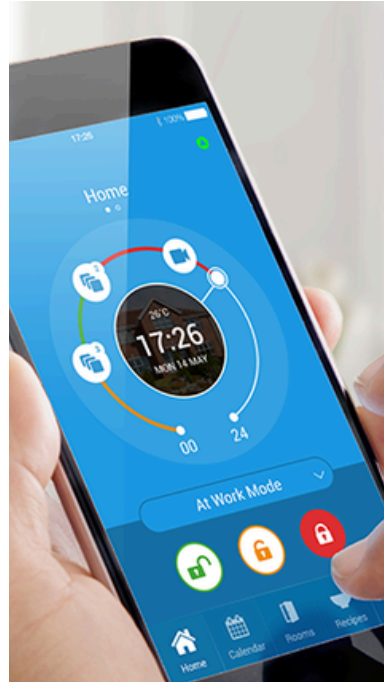

HOME AUTOMATION SYSTEM

Your Home

Upgraded...

Safety. Savings. Convenience.

COMPLETELY AUTOMATED HOUSE

BURGLAR /INTRUSION ALARM SYSTEM

Premier Elite 24-W

Texecom
Designed to Perform

- EXPANDABLE TO 24 ZONES
- 2 AREAS
- 25 USER CODES
- ACCEPTS UP TO 16 RICOCHET ENABLED WIRELESS DEVICES
- 600 EVENT LOG TIME & DATE STAMPED
- PLUG-ON DIGIMODEMS

Premier Elite 64-W

Texecom
Designed to Perform

- 32 ON-BOARD WIRELESS ZONES;
- EXPANDABLE TO 64 WIRELESS ZONES
- ON-BOARD LCD KEYPAD WITH PROX READER
- SMARTCOM AND SMARTCOM 4G COMPATIBLE
- REMOTE DIAGNOSTICS
- UPLOAD/DOWNLOAD VIA TEXECOM CLOUD

Burglar Alarm
Control Panel